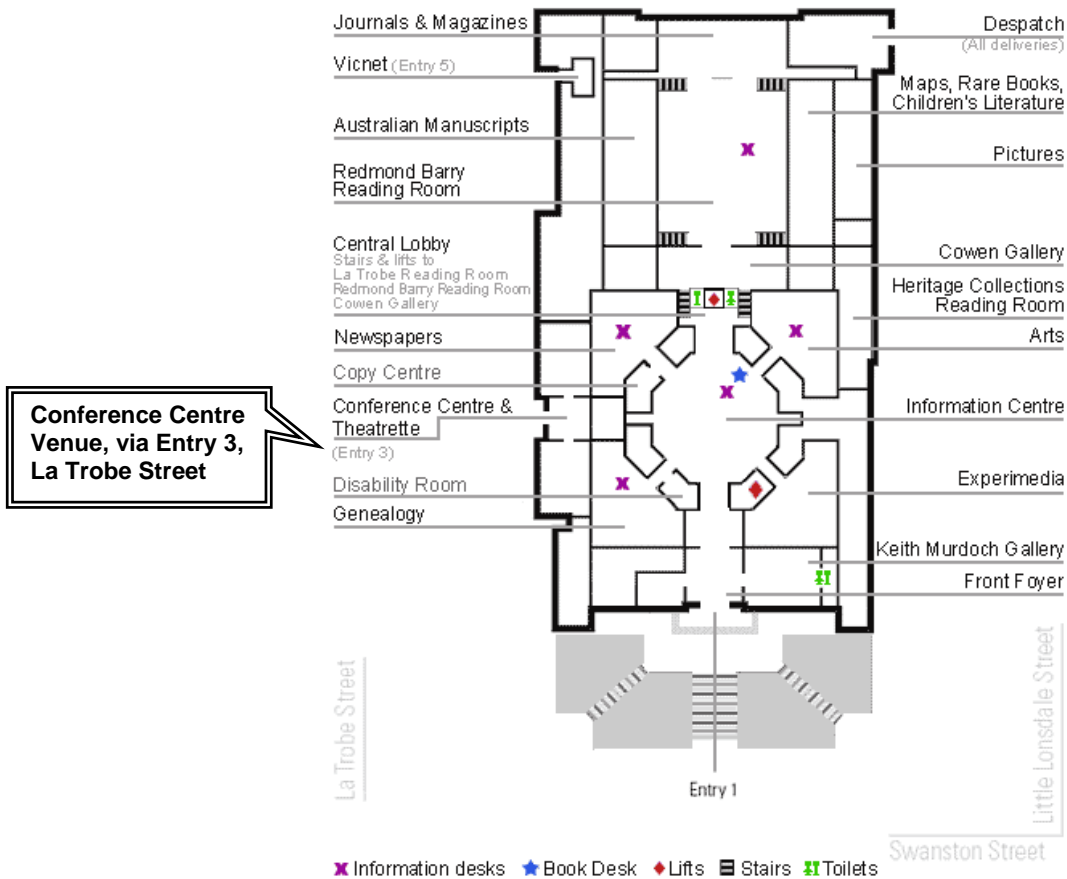

State Library of Victoria Venue Information Sheet

Ground Level

Russell Street

Conference Centre
Venue, via Entry 3,
La Trobe Street

Public Transport

The Library's location in the centre of Melbourne means that it is very easy to visit using public transport. Whether you are travelling by train, tram, bus or taxi, the area is well served by all forms of public transport.

Maps, timetables, route and fare information is available at [Metlink](#), the official online guide to public transport in the Melbourne metropolitan area.

Trains

Directly in front of the main entrance to the Library is Melbourne Central Station.

Trams

Tram stops are located on each corner of the La Trobe and Swanston Streets intersection.

Buses

Buses are located in nearby Russell and Exhibition Streets.

Taxis

The nearest taxi rank is located in Elizabeth Street outside the Melbourne Central shopping complex. However, if you want to try your luck hailing a taxi, there are usually plenty of taxis roaming the CBD.

Located in La Trobe Street, the Conference Centre and Theatrette (Entry 3), has street level access.